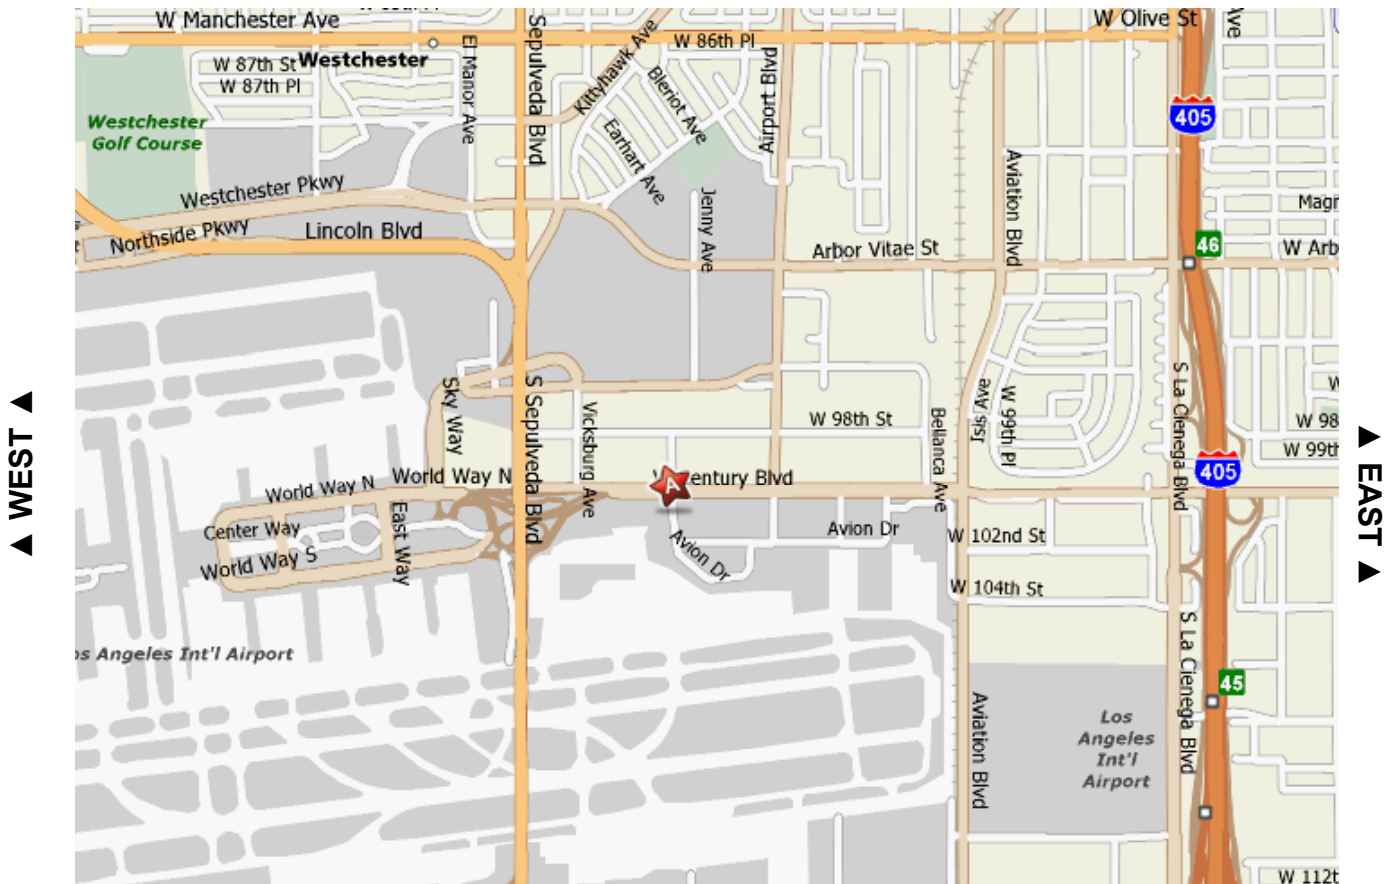

# Sheraton Gateway Hotel- LAX

## 6101 Century Boulevard, Los Angeles

MAPQUEST.

▲ NORTH ▲

▼ SOUTH ▼

#### From East

Take Interstate 10 West to I-405 South and exit at Century Boulevard West (LAX Airport). Turn left at the bottom of the off ramp, and then turn right onto Century Boulevard. The hotel is located on the right side of Century Boulevard. Turn right onto Avion Drive and take an immediate left to the hotel.

#### From South

Take I-405 North and exit at Century Boulevard. Turn left onto Century Boulevard, and then turn right onto Avion Drive. The hotel is located at the corner of Avion Drive and Century Boulevard.